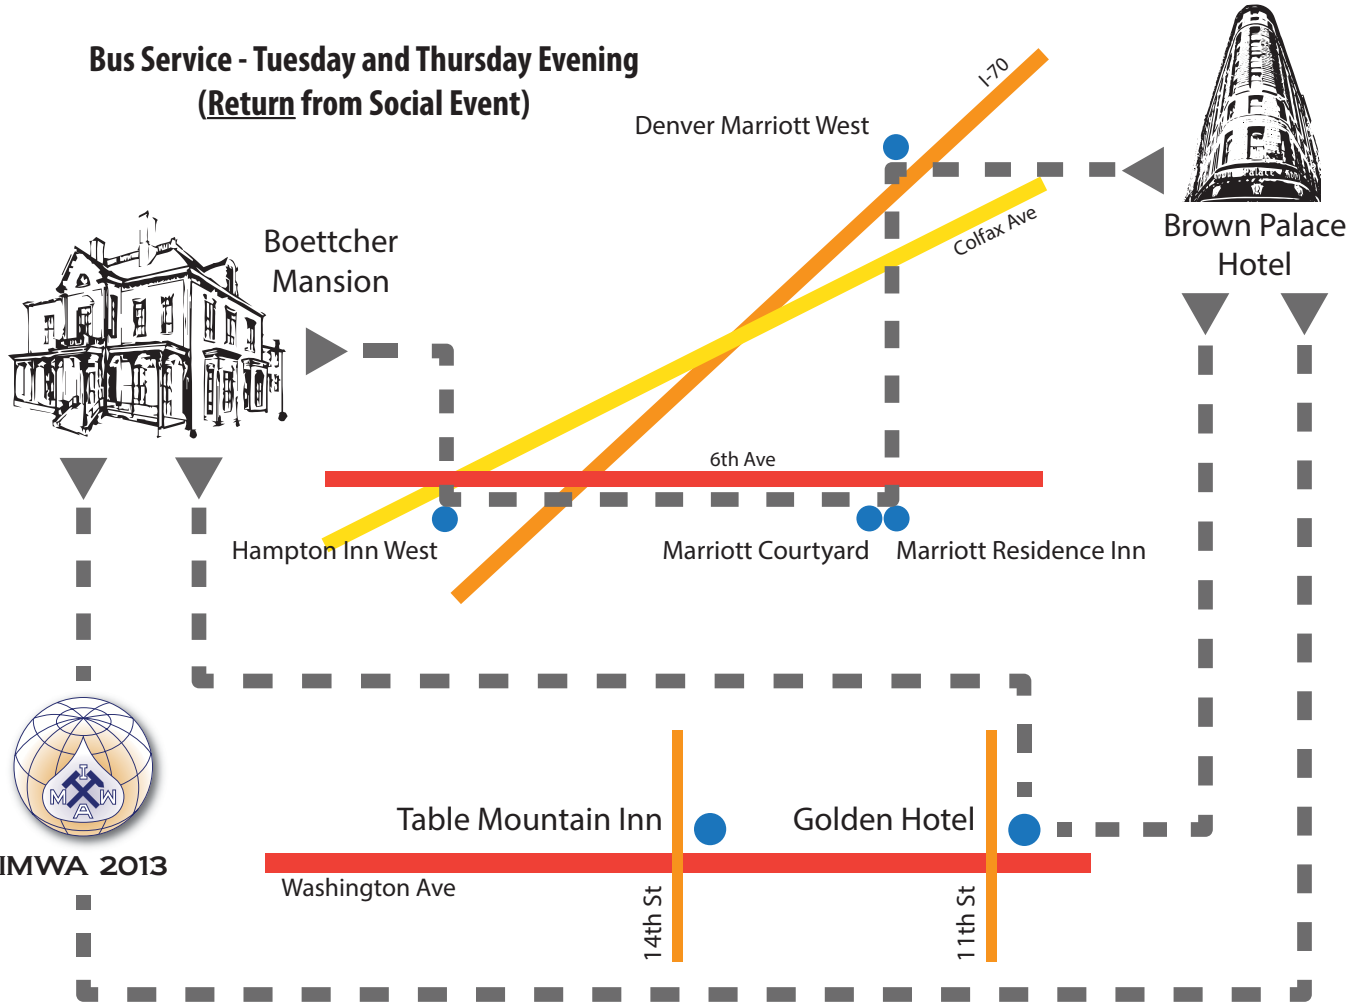

**Bus Service - Tuesday and Thursday Evening
(Return from Social Event)**

Schedule

Tue, Wed, Thu, Fri :: Hotels to Conference

| departs | | destination |
|---------|-----------------------|-------------|
| 7:00 am | Denver Marriott West | Conference |
| 7:15 am | Marriott Resident Inn | Conference |
| 7:30 am | Hampton Inn West | Conference |

Wed, Fri :: Conference to Hotels

| departs | | destination |
|---------|------------|-----------------------|
| 5:00 pm | Conference | Denver Marriott West |
| | | Marriott Resident Inn |
| | | Hampton Inn West |

Tuesday PM :: Return from BBQ Dinner

| departs | | destination |
|---------|-------------------|-----------------------|
| 9:30 pm | Boettcher Mansion | Denver Marriott West |
| | | Marriott Resident Inn |
| | | Hampton Inn West |
| | | The Golden Hotel |
| | | CSM Campus |

Thursday PM :: Return from Banquet

| departs | | destination |
|---------|--------------|-----------------------|
| 9:45 pm | Brown Palace | Denver Marriott West |
| | | Marriott Resident Inn |
| | | Hampton Inn West |
| | | The Golden Hotel |
| | | CSM Campus |